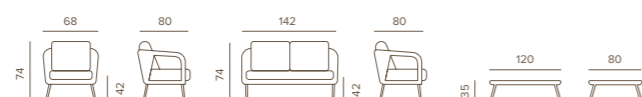

CORDOBA SET WHITE	CORDOBA SET ANTHRACITE	PESO/WEIGHT	PREZZO/PRICE	IMBALLAGGIO/PACKAGING		
	CODICE/CODE				N. PEZZI/NO. OF PIECES	DIMENSIONI/DIMENSIONS	CBM
POLTRONA/ARMCHAIR	CORDOBA/PW	CORDOBA/PA	12,0 kg	450,00 €	1pz/scatola 1pcs/box	150x88x81	1,10
DIVANO/SOFA	CORDOBA/DW	CORDOBA/DA	20,0 kg	780,00 €			
TAVOLINO/COFFEE TABLE	VENICE CT90/W	VENICE CT90/A	12,0 kg	370,00€			
COMBINAZIONE COLORI/COLOURS COMBINATION							
STRUTTURA/FRAME	White	Anthracite					
CORDA/ROPE	Canapa Round	Dark Grey Round					
FABRIC/TESSUTO	Light Grey Axroma	Charcoal Axroma					

Easy Set

4140,00 €

Coordinato con struttura in alluminio e rivestimento in corda acrilica Ø 6 mm, composto da due poltrone, un divano due posti e un tavolino con piano in alluminio. Cuscineria con tessuto Olefin e gomma rivestita da tessuto plastico impermeabile.

Aluminium set with two armchairs, one sofa 2 seaters, covered with Ø 6 mm acrylic rope, and a table with aluminium top. Seat and back cushions made by Olefin fabric and foam covered with plastic waterproof layer.