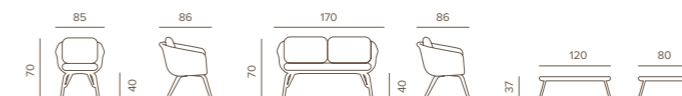

MELROSE ROPE SET ANTHRACITE	PESO/WEIGHT	PREZZO/PRICE	IMBALLAGGIO/PACKAGING		
	CODICE/CODE			N. PEZZI/NO. OF PIECES	DIMENSIONI/DIMENSIONS	CBM
POLTRONA/ARMCHAIR	MELROSE/PA	12,2 kg	670,00€	2pz/scatola 2pcs/box	85x83x81	0,57
DIVANO/SOFA	MELROSE/DA	21,6 kg	1200,00€	1pz/scatola 1pcs/box	173x82x81	0,8
TAVOLINO/COFFEE TABLE	VENICE CT120/A	13,0 kg	400,00€	1pz/scatola 1pcs/box	123x83x8	0,08
COMBINAZIONE COLORI/COLOURS COMBINATION						
STRUTTURA/FRAME	Anthracite					
CORDA/ROPE	Dark Grey Round Text					
FABRIC/TESSUTO	Charcoal Aroma