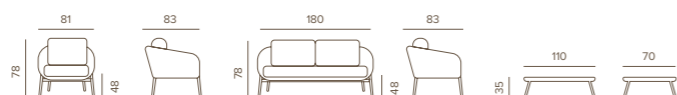

ELBA ROPE SET RED	ELBA ROPE SET BLUE	PESO/WEIGHT	PREZZO/PRICE	IMBALLAGGIO/PACKAGING		
	CODICE/CODE				N. PEZZI/NO. OF PIECES	DIMENSIONI/DIMENSIONS	CBM
POLTRONA/ARMCHAIR	ELBA/P RED	ELBA/P BLU	12,0 kg	730,00 €	2pz/scatola 1pcs/box	100X93X85	0,79
DIVANO/SOFA	ELBA/D RED	ELBA/D BLU	22,0 kg	1300,00 €	1pz/scatola 1pcs/box	182X83X63	0,95
TAVOLINO/COFFEE TABLE	JOLLY/RED	JOLLY/BLU	9,0 kg	265,00€	1pz/scatola 1pcs/box	112X72X11	0,10
COMBINAZIONE COLORI/COLOURS COMBINATION							
STRUTTURA/FRAME	Red	Blue					
CORDA/ROPE	Mixed Red	Mixed Blue					
FABRIC/TESSUTO	Red Olefin	Blue Olefin