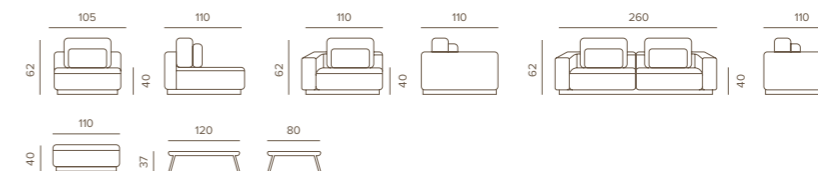

DON SET BEIGE		PESO/WEIGHT	PREZZO/PRICE	IMBALLAGGIO/PACKAGING		
CODICE/CODE				N. PEZZI/ NO. OF PIECES	DIMENSIONI/ DIMENSIONS	CBM
ANGOLARE/CORNER SOFA	DON/A	19,0 kg	1540,00 €	1pz/scatola 1pcs/box	112x112x65	0,85
LINEARE/MIDDLE SOFA	DON/L	18,0 kg	1340,00 €	1pz/scatola 1pcs/box	112x112x65	0,85
DIVANO/SOFA DX	DON/DD	22,0 kg	1600,00 €	1pz/scatola 1pcs/box	132x112x65	1,0
DIVANO/SOFA SX	DON/DS	22,0 kg	1600,00 €	1pz/scatola 1pcs/box	132x112x65	1,0
POUFF	DON/O	18,0 kg	1040,00€	1pz/scatola 1pcs/box	112x112x44	0,55
TAVOLINO/COFFEE TABLE	VENICE CT120/W	13,0 kg	400,00€	1pz/scatola 1pcs/box	123x83x8	0,08
COMBINAZIONE COLORI/COLOURS COMBINATION						
FABRIC/TESSUTO	Pengi Beige