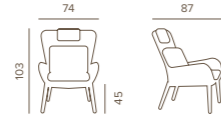

TROPEA LOUNGE CHAIR GREEN	TROPEA LOUNGE CHAIR ANTHRACITE	PESO/WEIGHT	PREZZO/PRICE	IMBALLAGGIO/PACKAGING		
	CODICE/CODE				N. PEZZI/NO. OF PIECES	DIMENSIONI/DIMENSIONS	CBM
POLTRONA/ARMCHAIR	TROPEA LOUNGE/V	TROPEA LOUNGE/A	10,0 kg	540,00 €	2pz/scatola 2pcs/box	86x75x90	0,60
	COMBINAZIONE COLORI/COLOURS COMBINATION						
STRUTTURA/FRAME	Green	Anthracite					
CORDA/ROPE	Green Round Textilene	Dark Grey Round Textilene					
TESSUTO/FABRIC	Green Axroma	Charcoal Axroma