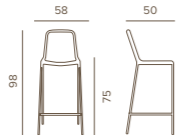

CANNES STOOL ANTHRACITE	PESO/WEIGHT	PREZZO/PRICE	IMBALLAGGIO/PACKAGING		
	CODICE/CODE			N. PEZZI/NO. OF PIECES	DIMENSIONI/DIMENSIONS	CBM
SGABELLO/STOOL	CANNES/SGTAUPE	7,5 kg	215,00 €	2pz/scatola 2pcs/box	56x61x105	0,36
	COMBINAZIONE COLORI/COLOURS COMBINATION					
STRUTTURA/FRAME	Anthracite					
CORDA/ROPE	Taupe Text