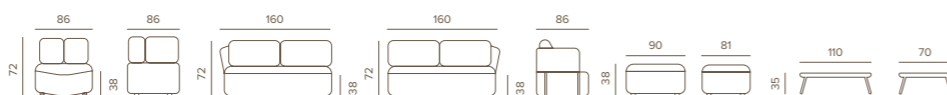

SOFT MODULAR SET BLACK	SOFT MODULAR SET ANTHRACITE	SOFT MODULAR SET BLUE	PESO/WEIGHT	PREZZO/PRICE	IMBALLAGGIO/PACKAGING		
	CODICE/CODE					N. PEZZI/NO. OF PIECES	DIMENSIONI/DIMENSIONS	CBM
ANGOLARE/CORNER SOFA	SOFT/AB	SOFT/AA	SOFT/A BLU	13,0 kg	1100,00 €	1pz/scatola 1pcs/box	85x85x73	0,55
DIVANO DX /SOFA DX	SOFT/DDB	SOFT/DDA	SOFT/DD BLU	21,0 kg	1650,00 €	1pz/scatola 1pcs/box	161x85x73	1,00
DIVANO SX /SOFA SX	SOFT/DSB	SOFT/DSA	SOFT/DS BLU					
POUFF	SOFT/POUF B	SOFT/POUF A	SOFT/POUF B	8,0 kg	640,00 €	1pz/scatola 1pcs/box	90x84x42	0,35
TAVOLINO/COFFEE TABLE	JOLLY/B	JOLLY/A	JOLLY/BLU	9,0 kg	265,00€	1pz/scatola 1pcs/box	112x72x11	0,10
COMBINAZIONE COLORI/COLOURS COMBINATION								
STRUTTURA/FRAME	Black	Anthracite	Blue					
CORDA/ROPE	Dark Grey Flat	Brown Flat	Mixed Blue					
FABRIC/TESSUTO	Flanelle	Taupe Axroma	Blue Olefin					

Rule Alu Set

6560,00 €

Coordinato composto da divano tre posti, due poltrone e tavolino in alluminio. Struttura in alluminio e gomma drenante "quick dry foam" e rivestimento in tessuto acrilico. Adatto ad un uso esterno.

Set composed of a three-seater sofa, two armchairs, and an aluminum coffee table. Frame in aluminum and "quick dry foam" quick-drying rubber, upholstered in acrylic fabric. Suitable for outdoor use.