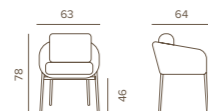

ELBA ROPE ARMCHAIR RED	ELBA ROPE ARMCHAIR BLUE	PESO/WEIGHT	PREZZO/PRICE	IMBALLAGGIO/ PACKAGING		
	CODICE / CODE				N. PEZZI/ NO. OF PIECES	DIMENSIONI/ DIMENSIONS	CBM
POLTRONA/ARMCHAIR	ELBA/RED	ELBA/BLU	6,0 kg	280,00 €	2pz/scatola 2pcs/box	75x60x100	0,50
	COMBINAZIONE COLORI/COLOURS COMBINATION						
STRUTTURA/FRAME	Red	Blue			12pz/fila 12pcs/row	100X62X240	1,49
CORDA/ROPE	Mixed Red	Mixed Blue					
TESSUTO/FABRIC	Red Olefin	Blue Olefin					

Tropea Armchair

Poltroncina con struttura in alluminio e rivestimento in corda textilene. Cuscineria sfoderabile con tessuto Olefin e gomma drenante QDF.

Aluminium armchair covered with textile rope. Removable cushions with Olefin fabric and quick dry foam.