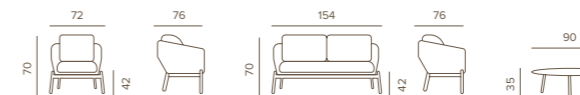

ALICANTE SET SAND	ALICANTE SET ANTHRACITE	PESO/WEIGHT	PREZZO/PRICE	IMBALLAGGIO/PACKAGING		
	CODICE/CODE				N. PEZZI/NO. OF PIECES	DIMENSIONI/DIMENSIONS	CBM
POLTRONA/ARMCHAIR	ALICANTE/PBEIGE	ALICANTE/PA	12,0 kg	690,00 €	1pz/scatola 1pcs/box	163x84x67	0,95
DIVANO/SOFA	ALICANTE/DBEIGE	ALICANTE/DA	26,0 kg	1180,00 €			
TAVOLINO/COFFEE TABLE	BAHAMAS CT/TT	BAHAMAS CT/TA	12,0 kg	360,00€			
COMBINAZIONE COLORI/COLOURS COMBINATION							
STRUTTURA/FRAME	Sand	Anthracite					
CORDA/ROPE	Canapa Round	Dark Grey Round					
FABRIC/TESSUTO	Sand Axroma	Charcoal Axroma