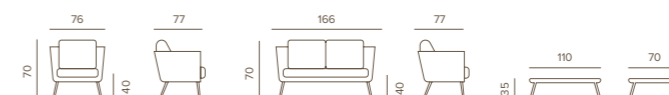

NIZZA SET ANTHRACITE	PESO/WEIGHT	PREZZO/PRICE	IMBALLAGGIO/PACKAGING		
	CODICE/CODE			N. PEZZI/NO. OF PIECES	DIMENSIONI/DIMENSIONS	CBM
POLTRONA/ARMCHAIR	NIZZA/P	12,0 kg	660,00 €	2pz/scatola 2pcs/box	92x92x77	0,65
DIVANO/SOFA	NIZZA/D	20,0 kg	1100,00 €			
TAVOLINO/COFFEE TABLE	JOLLY/A	9,0 kg	265,00€	1pz/scatola 1pcs/box	112X72X11	0,10
COMBINAZIONE COLORI/COLOURS COMBINATION						
STRUTTURA/FRAME	Anthracite					
CORDA/ROPE	Mixed Brown					
FABRIC/TESSUTO	Sand Axroma