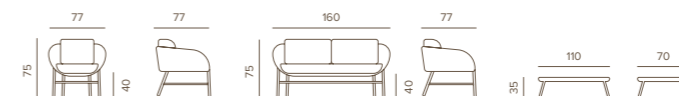

TAHITI SET BLACK	TAHITI SET TAUPE	TAHITI SET ANTHRACITE	PESO/WEIGHT	PREZZO/PRICE	IMBALLAGGIO/PACKAGING		
	CODICE/CODE					N. PEZZI/NO. OF PIECES	DIMENSIONI/DIMENSIONS	CBM
POLTRONA/ARMCHAIR	TAHITI/PB	TAHITI/PT	TAHITI/PA	18,0 kg	620,00 €	2pz/scatola 2pcs/box	77x86x80	0,50
DIVANO/SOFA	TAHITI/DB	TAHITI/DT	TAHITI/DA	23,0 kg	1100,00 €	1pz/scatola 1pcs/box	165x79x78	1,00
TAVOLINO/COFFEE TABLE	ISLAND/100NERO	ISLAND/100TAUPE	ISLAND/100ANTR.	8,0 kg	300,00€	1pz/scatola 1pcs/box	102x75x7	0,05
COMBINAZIONE COLORI/COLOURS COMBINATION								
STRUTTURA/FRAME	Black	Taupe	Anthracite					
CORDA/ROPE	Dark Grey Flat	Silver Grey Flat	Mild Grey Flat					
FABRIC/TESSUTO	Mixed Black Text	Taupe Text	Taupe Axroma					

Nest Set

4300,00 €

Coordinato con struttura in alluminio composto da due poltrone, un divano e un tavolino con piano in alluminio. Cuscineria con tessuto Olefin e gomma rivestita da tessuto plastico impermeabile.

Aluminium set with two armchairs, one sofa and a table with aluminium top. Seat and back cushions made by Olefin fabric and foam covered with plastic waterproof layer.