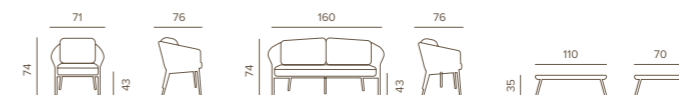

MONACO SET ANTHRACITE	PESO/WEIGHT	PREZZO/PRICE	IMBALLAGGIO/PACKAGING		
	CODICE/CODE			N. PEZZI/NO. OF PIECES	DIMENSIONI/DIMENSIONS	CBM
POLTRONA/ARMCHAIR	MONACO/P	10,0 kg	425,00 €	2pz/scatola 2pcs/box	77x86x80	0,53
DIVANO/SOFA	MONACO/D	20,0 kg	900,00 €	10pz/fila 10pcs/row	120x70x240	2,02
TAVOLINO/COFFEE TABLE	JOLLY/A	9,0 kg	265,00€	1pz/scatola 1pcs/box	165x79x78	1,02
				12pz/fila 12pcs/row	165x120x220	4,36
COMBINAZIONE COLORI/COLOURS COMBINATION						
STRUTTURA/FRAME	Anthracite					
CORDA/ROPE	Taupe					
FABRIC/TESSUTO	Brown Olefin