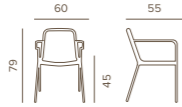

CANNES ARMCHAIR ANTHRACITE	PESO/WEIGHT	PREZZO/PRICE	IMBALLAGGIO/PACKAGING		
	CODICE/CODE			N. PEZZI/NO. OF PIECES	DIMENSIONI/DIMENSIONS	CBM
POLTRONA/ARMCHAIR	CANNES/TAUPE	7,0 kg	200,00 €	4pz/scatola 4pcs/box	62x62x86	0,33
	COMBINAZIONE COLORI/COLOURS COMBINATION					
STRUTTURA/FRAME	Anthracite					
CORDA/ROPE	Taupe Text