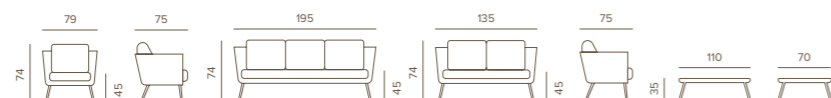

Cuba Set

Coordinato con struttura in alluminio e rivestimento in corda poliestere Ø 6 mm, composto da due poltrone, un divano 2 posti o 3 posti e un tavolino con piano in alluminio. Cuscineria sfoderabile in tessuto acrilico.

Aluminium set with two armchairs, one sofa 2 or 3 seaters, covered with Ø 6 mm polyester rope, and a table with aluminium top. Upholstered cushions with acrylic fabric.

	CUBA SET ANTHRACITE	*CUBA SET BLACK	CUBA SET WHITE	PESO/WEIGHT	PREZZO/PRICE	IMBALLAGGIO/PACKAGING		
	CODICE/CODE					N. PEZZI/NO. OF PIECES	DIMENSIONI/DIMENSIONS	CBM
POLTRONA/ARMCHAIR	CUBA/P	*CUBA/PA	CUBA/PW	11,0 kg	540,00 €	1pz/scatola 1pcs/box	82x78x48	0,30
DIVANO/SOFA	CUBA/D	*CUBA/DA	CUBA/DW	18,0 kg	820,00 €	1pz/scatola 1pcs/box	141x80x47	0,53
	CUBA/D3	*CUBA/D3A	CUBA/D3W	26,0 kg	1230,00 €	1pz/scatola 1pcs/box	196x82x46	0,73
TAVOLINO/COFFEE TABLE	JOLLY/A	JOLLY/B	JOLLY/W	9,0 kg	265,00€	1pz/scatola 1pcs/box	112X72X11	0,10
COMBINAZIONE COLORI/COLOURS COMBINATION								
STRUTTURA/FRAME	Anthracite	Black	White					
CORDA/ROPE	Brown Round	Dark Grey Round	Champagne Round					
FABRIC/TESSUTO	Brown Olefin	Dark Grey Olefin	Champagne Olefin					

* Fino ad esaurimento scorte
* While stock last

Cordoba Set

2050,00 €

Coordinato con struttura in alluminio e teak, con rivestimento in corda poliolfen Ø 9 mm, composto da due poltrone, un divano due posti e un tavolino con piano in alluminio. Cuscineria sfoderabile in tessuto Olefin e gomma drenante QDF.

Teak and aluminium set with two armchairs, one sofa 2 seaters, covered with Ø 9 mm Polyolefin rope, and a table with aluminium top. Upholstered cushions with Olefin fabric and Quick Dry Foam.