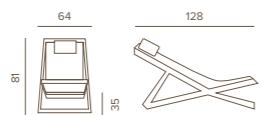

GS 928 BEACH CHAIR TAUPE	GS 928 BEACH CHAIR ANTHRACITE	GS 928 BEACH CHAIR WHITE	PESO/WEIGHT	PREZZO/PRICE	IMBALLAGGIO/PACKAGING		
	CODICE/CODE			5,0 kg	190,00 €	N. PEZZI/ NO. OF PIECES	DIMENSIONI/ DIMENSIONS	CBM
LETTINO/SUNBED	GS 928/TT	GS 928/AG	GS 928/WG			2pz/scatola 2pcs/box	128x65x14	0,15
	COMBINAZIONE COLORI/COLOURS COMBINATION							
STRUTTURA/FRAME	Taupe	Anthracite	White					
TEXTILENE/TEXTILENE	Champagne Text	Silver/Black Text	Light Blue Text