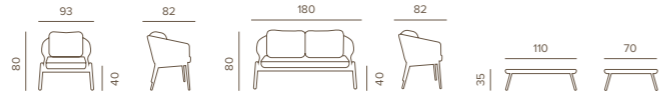

TROPEA SET GREEN	TROPEA SET ANTHRACITE	PESO/WEIGHT	PREZZO/PRICE	IMBALLAGGIO/PACKAGING		
	CODICE/CODE				N. PEZZI/NO. OF PIECES	DIMENSIONI/DIMENSIONS	CBM
POLTRONA/ARMCHAIR	TROPEA/P VERDE	TROPEA/PA	12,0 kg	660,00 €	2pz/scatola 2pcs/box	90x95x77	0,66
DIVANO/SOFA	TROPEA/D VERDE	TROPEA/DA	25,0 kg	1100,00 €	1pz/scatola 1pcs/box	181x79x64	0,92
TAVOLINO/COFFEE TABLE	JOLLY VERDE	JOLLY/A	9,0 kg	265,00€	1pz/scatola 1pcs/box	112X72X11	0,10
COMBINAZIONE COLORI/COLOURS COMBINATION							
STRUTTURA/FRAME	Green	Anthracite					
CORDA/ROPE	Green Round Textilene	Dark Grey Round Textilene					
FABRIC/TESSUTO	Green Axroma	Charcoal Axroma