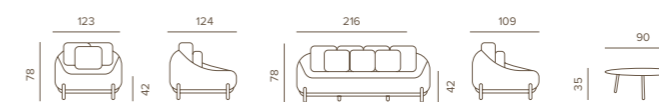

MOON SET BEIGE		PESO/WEIGHT	PREZZO/PRICE	IMBALLAGGIO/PACKAGING		
CODICE/CODE				N. PEZZI/ NO. OF PIECES	DIMENSIONI/ DIMENSIONS	CBM
POLTRONA/ARMCHAIR	MOON/P	26,0 kg	1730,00 €	1pz/scatola 1pcs/box	123x124x78	1,20
DIVANO/SOFA	MOON/D3	40,0 kg	2900,00 €	1pz/scatola 1pcs/box	216x109x78	1,77
TAVOLINO/COFFEE TABLE	BAHAMAS CT/TA	12,0 kg	360,00€	1pz/scatola 1pcs/box	93x93x8	0,07
COMBINAZIONE COLORI/COLOURS COMBINATION						
FABRIC/TESSUTO	Pengi Beige