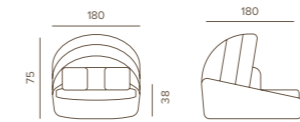

EDEN DAYBED WHITE	EDEN DAYBED ANTHRACITE	PESO/WEIGHT	PREZZO/PRICE	IMBALLAGGIO/PACKAGING		
	CODICE/CODE				N. PEZZI/ NO. OF PIECES	DIMENSIONI/ DIMENSIONS	CBM
LETTINO/SUNBED	EDEN DAY/W	EDEN DAY/AM	40,0 kg	3000,00 €	1pz/scatola 1pcs/box	182x182x85	2,82
	COMBINAZIONE COLORI/COLOURS COMBINATION						
STRUTTURA/FRAME	White	Anthracite					
CORDA/ROPE	Beige	Mixed Brown					
TESSUTO/FABRIC	Sand Axroma	Sand Axroma