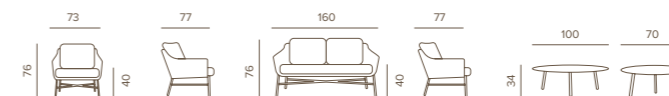

PANAMA SET ANTHRACITE	PANAMA SET DARK GREY	PANAMA SET BEIGE	PESO/WEIGHT	PREZZO/PRICE	IMBALLAGGIO/PACKAGING		
	CODICE/CODE					N. PEZZI/NO. OF PIECES	DIMENSIONI/DIMENSIONS	CBM
POLTRONA/ARMCHAIR	PANAMA/P BROWN	PANAMA/P DG	PANAMA/P WHITE	18,0 kg	660,00 €	2pz/scatola 2pcs/box	77x86x80	0,53
DIVANO/SOFA	PANAMA/D BROWN	PANAMA/D DG	PANAMA/D WHITE	23,0 kg	1100,00 €			
TAVOLINO/COFFEE TABLE	ISLAND/100ANTR.	ISLAND/100NERO	ISLAND/100 B.CO	8,0 kg	300,00€	1pz/scatola 1pcs/box	102x75x7	0,05
COMBINAZIONE COLORI/COLOURS COMBINATION								
STRUTTURA/FRAME	Anthracite	Black	White					
CORDA/ROPE	Mixed Brown	Dark Grey	Beige					
FABRIC/TESSUTO	Brown Olefin	Black Text	Champagne Text