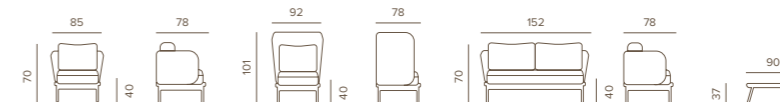

YOLK SET WHITE	YOLK SET ANTHRACITE	PESO/WEIGHT	PREZZO/PRICE	IMBALLAGGIO/PACKAGING		
	CODICE/CODE				N. PEZZI/NO. OF PIECES	DIMENSIONI/DIMENSIONS	CBM
POLTRONA/ARMCHAIR	YOLK/PW	YOLK/PA	14,5 kg	580,00 €	1pz/scatola 1pcs/box	90X90X48	0,38
POLTRONA SCHIENALE ALTO/HIGH-BACK ARMCHAIR	YOLK HIGH/PW	YOLK HIGH/PA	16,2 kg	640,00 €	1pz/scatola 1pcs/box	95X87X77	0,63
DIVANO/SOFA	YOLK/DW	YOLK/DA	28,9 kg	940,00 €	1pz/scatola 1pcs/box	162X90X48	0,70
TAVOLINO/COFFEE TABLE	VENICE CT120/W	VENICE CT120/A	13,0 kg	400,00 €	1pz/scatola 1pcs/box	123x83x8	0,08
COMBINAZIONE COLORI/COLOURS COMBINATION							
STRUTTURA/FRAME	White	Anthracite					
CORDA/ROPE	Canapa Round	Dark Grey Round					
FABRIC/TESSUTO	Canapa Olefin	Charcoal Olefin