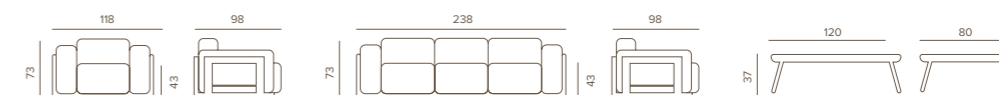

RULE ALU SET	PESO/WEIGHT	PREZZO/PRICE	IMBALLAGGIO/PACKAGING		
	CODICE/CODE			N. PEZZI/NO. OF PIECES	DIMENSIONI/DIMENSIONS	CBM
POLTRONA/ARMCHAIR	RULE ALU/PA	31,0 kg	1750,00€	1pz/scatola 1pcs/box	121x101x76	0,93
DIVANO/SOFA	RULE ALU/DA	53,0 kg	2700,00€	1pz/scatola 1pcs/box	241x98x76	1,80
TAVOLINO/COFFEE TABLE	VENICE/A STN120	22,0 kg	360,00€	1pz/scatola 1pcs/box	48x48x8	0,02
COMBINAZIONE COLORI/COLOURS COMBINATION						
STRUTTURA/FRAME	Dark Grey					
FABRIC/TESSUTO	Lungo Light Grey