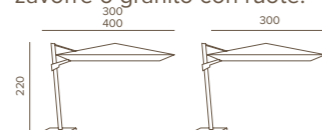

Venezia is a high-quality retractable parasol with a sturdy aluminum frame, stainless steel screws, and leather reinforcements. It offers adjustable vertical and lateral tilt and 360° rotation, LED lighting with solar panels. Olefin fabric canopy. Base options: metal ballast holder or granite with wheels.

	VENEZIA UMBRELLA ANTHRACITE	VENEZIA UMBRELLA WHITE	PESO/WEIGHT	PREZZO/PRICE	IMBALLAGGIO/PACKAGING		
	CODICE/CODE				N. PEZZI/NO. OF PIECES	DIMENSIONI/DIMENSIONS	CBM
OMBRELLONE/UMBRELLA	VENEZIA 33/A	VENEZIA 33/W	29,0 kg	1300,00 €	1pz/scatola 1pcs/box	260X46X22	0,26
	VENEZIA 34/A	VENEZIA 34/W	32,0 kg	1400,00 €			
	COMBINAZIONE COLORI/COLOURS COMBINATION						
STRUTTURA/FRAME	Anthracite	White					
FABRIC/TESSUTO	Dark Grey Olefin	White Washed Olefin					

	BASAMENTO IN METALLO ZINCATO WHITE / GALVANIZED STEEL BASE WHITE	BASAMENTO IN METALLO ZINCATO ANTHRACITE / GALVANIZED STEEL BASE ANTHRACITE	PESO/WEIGHT	PREZZO/PRICE	IMBALLAGGIO/PACKAGING		
	CODICE/CODE				N. PEZZI/NO. OF PIECES	DIMENSIONI/DIMENSIONS	CBM
BASAMENTO/BASE	VENEZIA BASE/W	VENEZIA BASE/A	12,0 kg	200,00 €	1pz/scatola 1pcs/box	85x85x10	0,08

	BASAMENTO IN GRANIGLIA / CONCRETE BASE	PESO/WEIGHT	PREZZO/PRICE	IMBALLAGGIO/PACKAGING		
	CODICE/CODE			N. PEZZI/NO. OF PIECES	DIMENSIONI/DIMENSIONS	CBM
BASAMENTO/BASE	VENEZIA BASE/GR	100,0 kg	360,00 €	1pz/scatola 1pcs/box	90x90x12	0,10