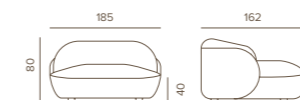

NEST DAYBED TAUPE	PESO/WEIGHT	PREZZO/PRICE	IMBALLAGGIO/PACKAGING		
	CODICE/CODE			N. PEZZI/ NO. OF PIECES	DIMENSIONI/ DIMENSIONS	CBM
LETTINO/SUNBED	NEST DAY/T	35,0 kg	2600,00 €	1pz/scatola 1pcs/box	187x164x68	2,10
	COMBINAZIONE COLORI/COLOURS COMBINATION					
STRUTTURA/FRAME	Taupe					
TESSUTO/FABRIC	Sand Axroma