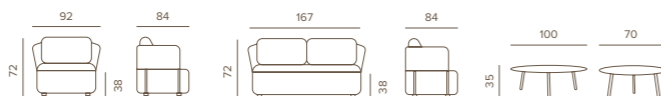

SOFT SET BLACK	SOFT SET ANTHRACITE	PESO/WEIGHT	PREZZO/PRICE	IMBALLAGGIO/PACKAGING		
	CODICE/CODE				N. PEZZI/NO. OF PIECES	DIMENSIONI/DIMENSIONS	CBM
POLTRONA/ARMCHAIR	SOFT/PB	SOFT/PA	14,0 kg	1100,00 €	1pz/scatola 1pcs/box	94x85x73	0,60
DIVANO/SOFA	SOFT/DB	SOFT/DA	23,0 kg	1700,00 €	1pz/scatola 1pcs/box	168x85x73	1,10
TAVOLINO/COFFEE TABLE	ISLAND/100NERO	ISLAND/100ANTR.	8,0 kg	300,00€	1pz/scatola 1pcs/box	102x75x7	0,05
COMBINAZIONE COLORI/COLOURS COMBINATION							
STRUTTURA/FRAME	Black	Anthracite					
CORDA/ROPE	Dark Grey Flat	Brown Flat					
FABRIC/TESSUTO	Flanelle	Taupe Axroma