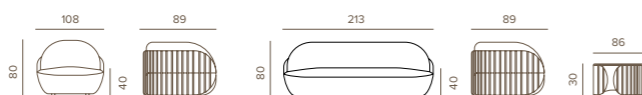

NEST SET TAUPE	PESO/WEIGHT	PREZZO/PRICE	IMBALLAGGIO/PACKAGING		
	CODICE/CODE			N. PEZZI/NO. OF PIECES	DIMENSIONI/DIMENSIONS	CBM
POLTRONA/ARMCHAIR	NEST/PT	18,0 kg	1050,00 €	1pz/scatola 1pcs/box	110x91x67	0,68
DIVANO/SOFA	NEST/DT	33,0 kg	1650,00 €	1pz/scatola 1pcs/box	213x91x67	1,30
TAVOLINO/COFFEE TABLE	NEST/TT	15,0 kg	550,00 €	1pz/scatola 1pcs/box	89x89x34	0,30
COMBINAZIONE COLORI/COLOURS COMBINATION						
STRUTTURA/FRAME	Taupe					
FABRIC/TESSUTO	Sand Axroma