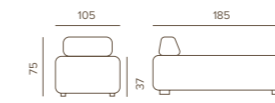

GEOMETRY SUNBED CANAPA		PESO/WEIGHT	PREZZO/PRICE	IMBALLAGGIO/PACKAGING		
CODICE/CODE				N. PEZZI/ NO. OF PIECES	DIMENSIONI/ DIMENSIONS	CBM
LETTINO/SUNBED	GEOMETRY SUN	22,0 kg	1300,00 €	1pz/scatola 1pcs/box	187x107x42	0,84
SCHIENALE/BACKREST		14,0 kg			80x38x45	0,14
COMBINAZIONE COLORI/COLOURS COMBINATION						
TESSUTO/FABRIC	Canapa Axroma