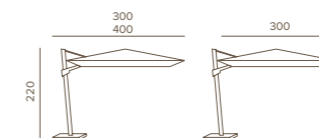

Retractable parasol with anthracite aluminum frame, beige water-repellent Olefin fabric. Cantilever opening, 360° rotation, and LED lighting with solar panels. Ballast not included.

	TRIESTE UMBRELLA ANTHRACITE	PESO/WEIGHT	PREZZO/PRICE	IMBALLAGGIO/PACKAGING		
	CODICE/CODE			N. PEZZI/NO. OF PIECES	DIMENSIONI/DIMENSIONS	CBM
OMBRELLONE/UMBRELLA	TRIESTE/33 LA	29,0 kg	970,00 €	1pz/scatola 1pcs/box	280X43X16	0,30
	TRIESTE/34 LA	32,0 kg	1120,00 €			
	COMBINAZIONE COLORI/COLOURS COMBINATION					
STRUTTURA/FRAME	Anthracite					
FABRIC/TESSUTO	Beige